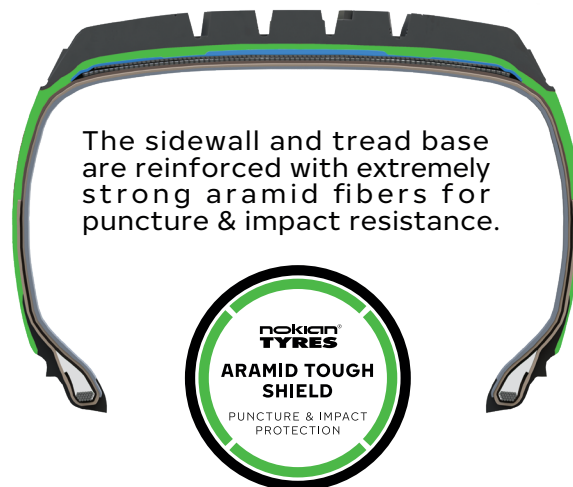

*The Nokian Tyres 30-Day Satisfaction Guarantee and Nokian Tyres Pothole Protection excludes tires used in commercial applications.

The sidewall and tread base are reinforced with extremely strong aramid fibers for puncture & impact resistance.

GREEN AREA INDICATES WHERE THE ARAMID FIBERS HAVE BEEN ADDED.